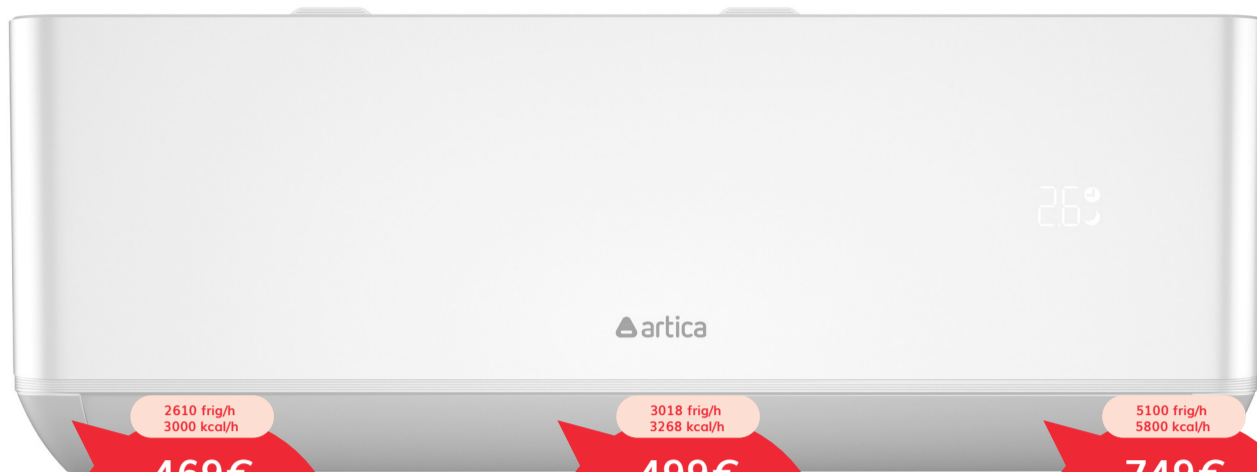

Split ARTICA

WHAPPRO09 / WHAPPRO12 / WHAPPRO18

A++/A+++

WiFi

Golden Fin

2610 frig/h
3000 kcal/h

469€

379€

-90€

3018 frig/h
3268 kcal/h

499€

399€

-100€

5100 frig/h
5800 kcal/h

749€

639€

-110€

Gracias a su tecnología Inverter, regula automáticamente su funcionamiento para mantener la temperatura deseada con el menor consumo energético posible, logrando un equilibrio perfecto entre confort y ahorro. Su funcionamiento silencioso junto a su sistema de filtrado contribuye a crear un ambiente más saludable y agradable en cualquier estancia. Además, incorpora conectividad Wifi, lo que te permite controlar la temperatura de tu casa de forma remota, desde donde estés, con total comodidad.

Split portátil ARTICA
AAP1229BC

Clase A/A+

Frío/Calor

51dB

3010 frig
2752kcal

429€

349€

-80€

Split portátil ARTICA
AAP07EWF

Frío

2 Velocidades

Wifi

1720 frig/h

299€

249€

-50€

Split portátil OLIMPIA
DOLCECLIMA AIR PRO16NW

Clase: A

Frío

R-290

Wifi

4000 frig/h

619€

549€

-70€

Ventilador torre ROWENTA
VU6670F0

40W

3 Velocidades

Temporizador

Oscilante

Mando

139€

99€

-40€

Ventilador de techo ARTICA
AVTECHR72S / AVTECHR72NM

Disponible en los colores

79⁹⁰€

49⁹⁰€

-30€

Aspas Retráctiles

72W

LED

Mando

Temporizador

Ventilador de techo FM
VTSENZA 107C

99⁹⁰€

65⁹⁰€

-34€

Motor DC

Aspas Retráctiles 107cm

Mando

Temporizador

Circulador ARTICA
AVI90W16

90W

Diametro 40 cm

Aspas de aluminio

3 Velocidades

44⁹⁰€

29⁹⁰€

-33%

Ventilador de pie TRISTAR
VE5755

45W

Diametro 40 cm

Altura Regulable 115cm

3 Velocidades

34⁹⁰€

24⁹⁰€

-29%

Climatizador evaporizador TAURUS
SNOWFIELD 5

Depósito 5 L

3 velocidades

Mando

Temporizador

89⁹⁰€

69⁹⁰€

-22%